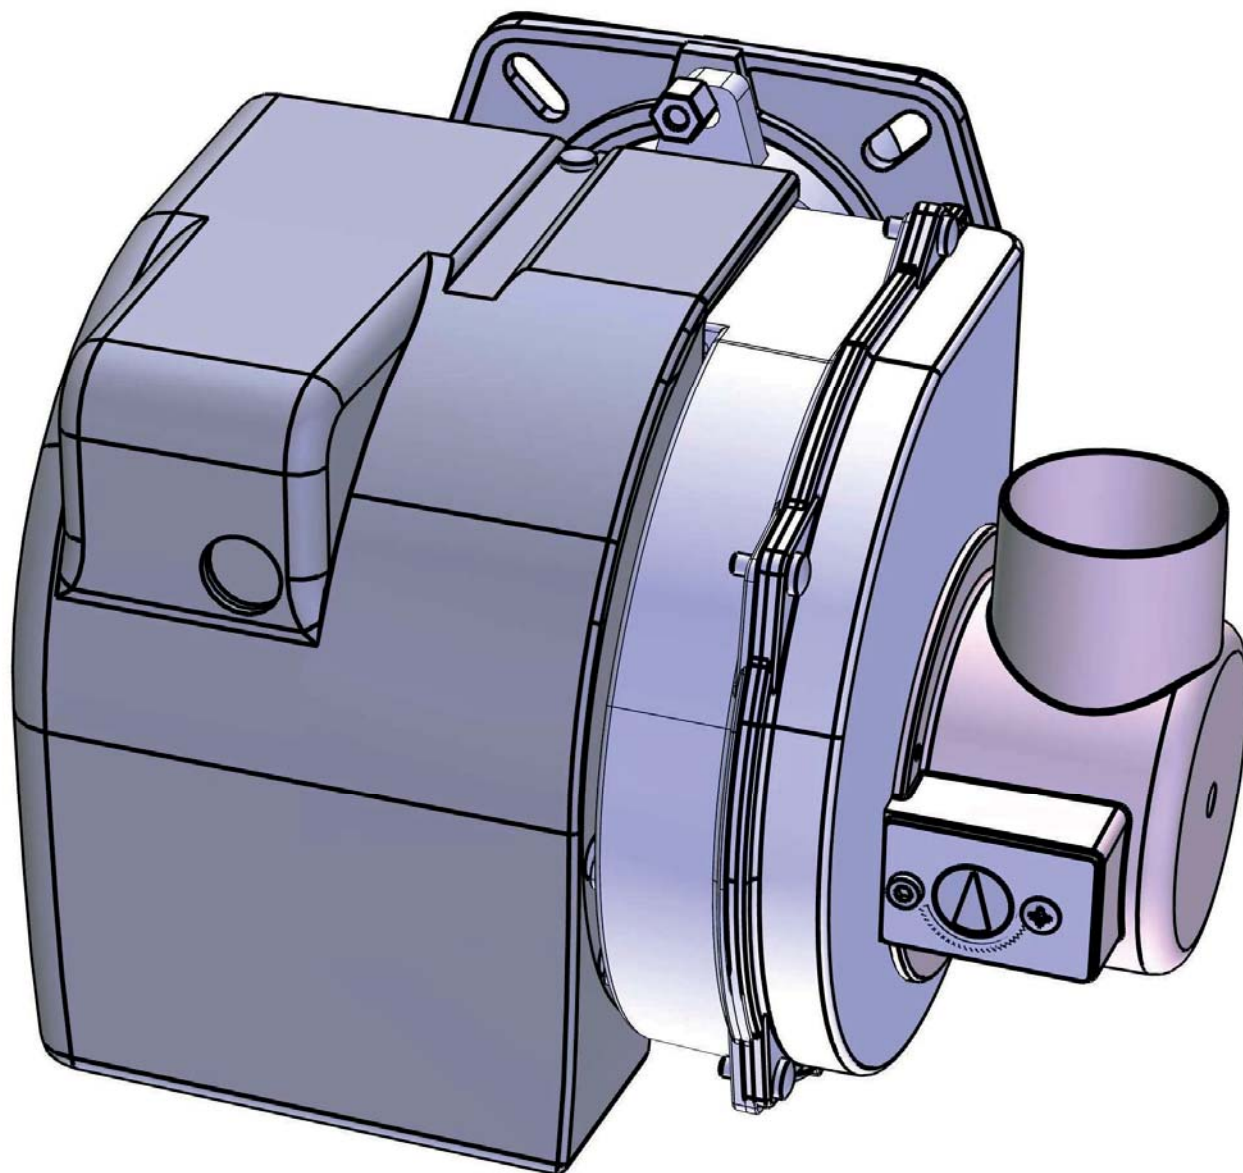

COMPACT ECO 6

CODICE	EDIZIONE	MERCATO
30K1761000	19/11/2018	UN