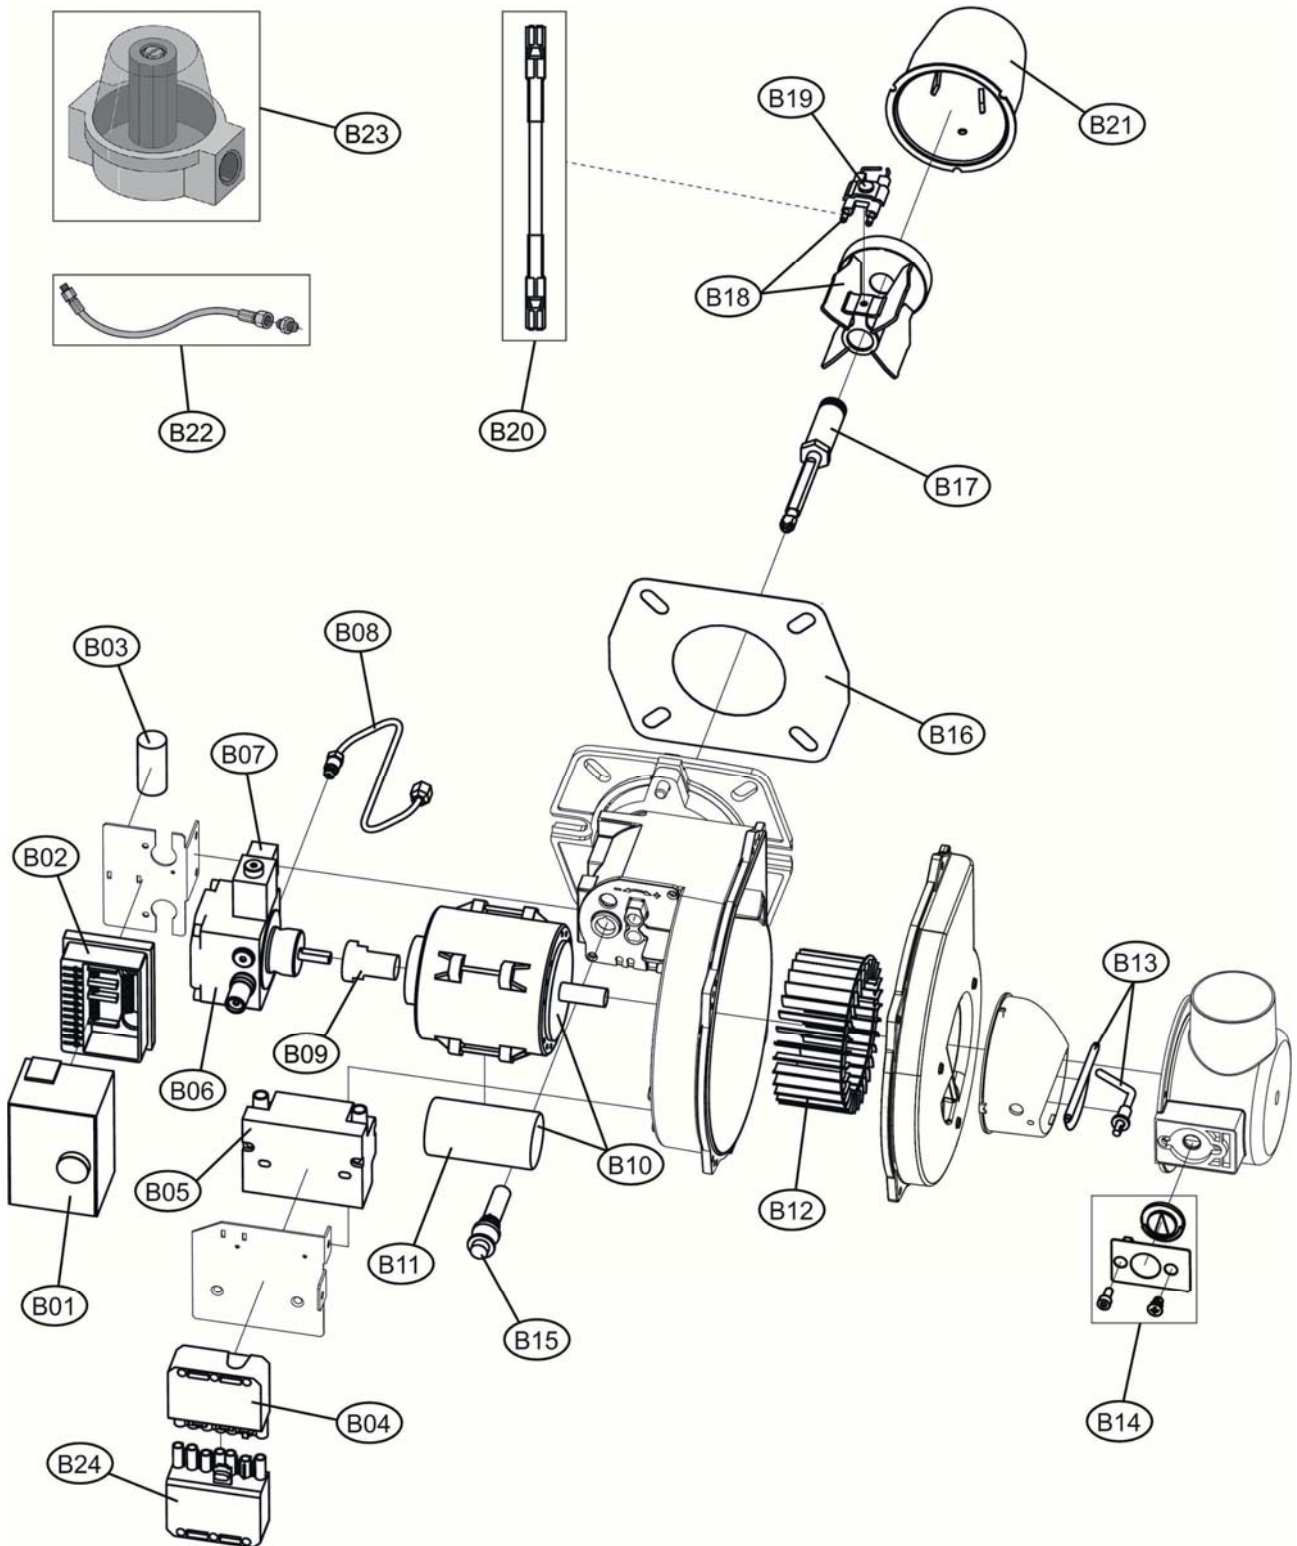

# COMPACT ECO 6

FIG.	CÓDIGO	DESCRIPCIÓN	UNIDADES
A01	Q3980Q340	CAPOT COMPACT	1
A02	Q3980N020	CARCASA ASPIRACION FOCUS	1
B01	Q3980N030	CENTRALITA SIEMENS LOA	1
B02	Q3980N040	BASE CENTRALITA SIEMENS	1
B03	Q3980N050	FILTRO ANTIPARASITARIO	1
B04	Q3980N060	CONECTOR H 7 POLOS	1
B05	Q3980N070	TRANSFORMADOR DANFOSS EBI4	1
B06	Q3980N080	BOMBA DANFOSS BFP	1
B07	Q3980N090	BOBINA ELECTROVALVULA DANFOSS	1
B08	Q3980N100	TUBO GASOLEO FOCUS	1
B09	Q3980N110	ACOPLAMIENTO MOTOR (5 UDS)	1
B10	Q3980N120	MOTOR SIMEL 100 W	1
B11	Q3980N130	CONDENSADOR 6.3 F	1
B12	Q3980N280	VENTILADOR D120 X 52	1
B13	Q3980N150	CLAPETA AIRE FOCUS	1
B14	Q3980N160	KIT REGULACION AIRE FOCUS	1
B15	Q3980N170	FOTOCELULA FOCUS	1
B16	Q3980N180	JUNTA BRIDA FOCUS	1
B17	Q3980N270	PORTABOQUILLA FOCUS	1
B18	Q3980N200	DEFLECTOR + ELECTRODO 4 RANURAS	1
B19	Q3980N210	ELECTRODO FOCUS	1
B20	Q3980N220	CABLE ELECTRODO ALTA FOCUS	1
B21	Q3980N230	CAÑON MEKU FOCUS	1
B22	Q3980N240	LATIQUILLO RECTO + MANGUITO	1
B23	Q3980N250	FILTRO GASOLEO 3/8	1
B24	Q3980N260	CONECTOR M 7 POLOS	1