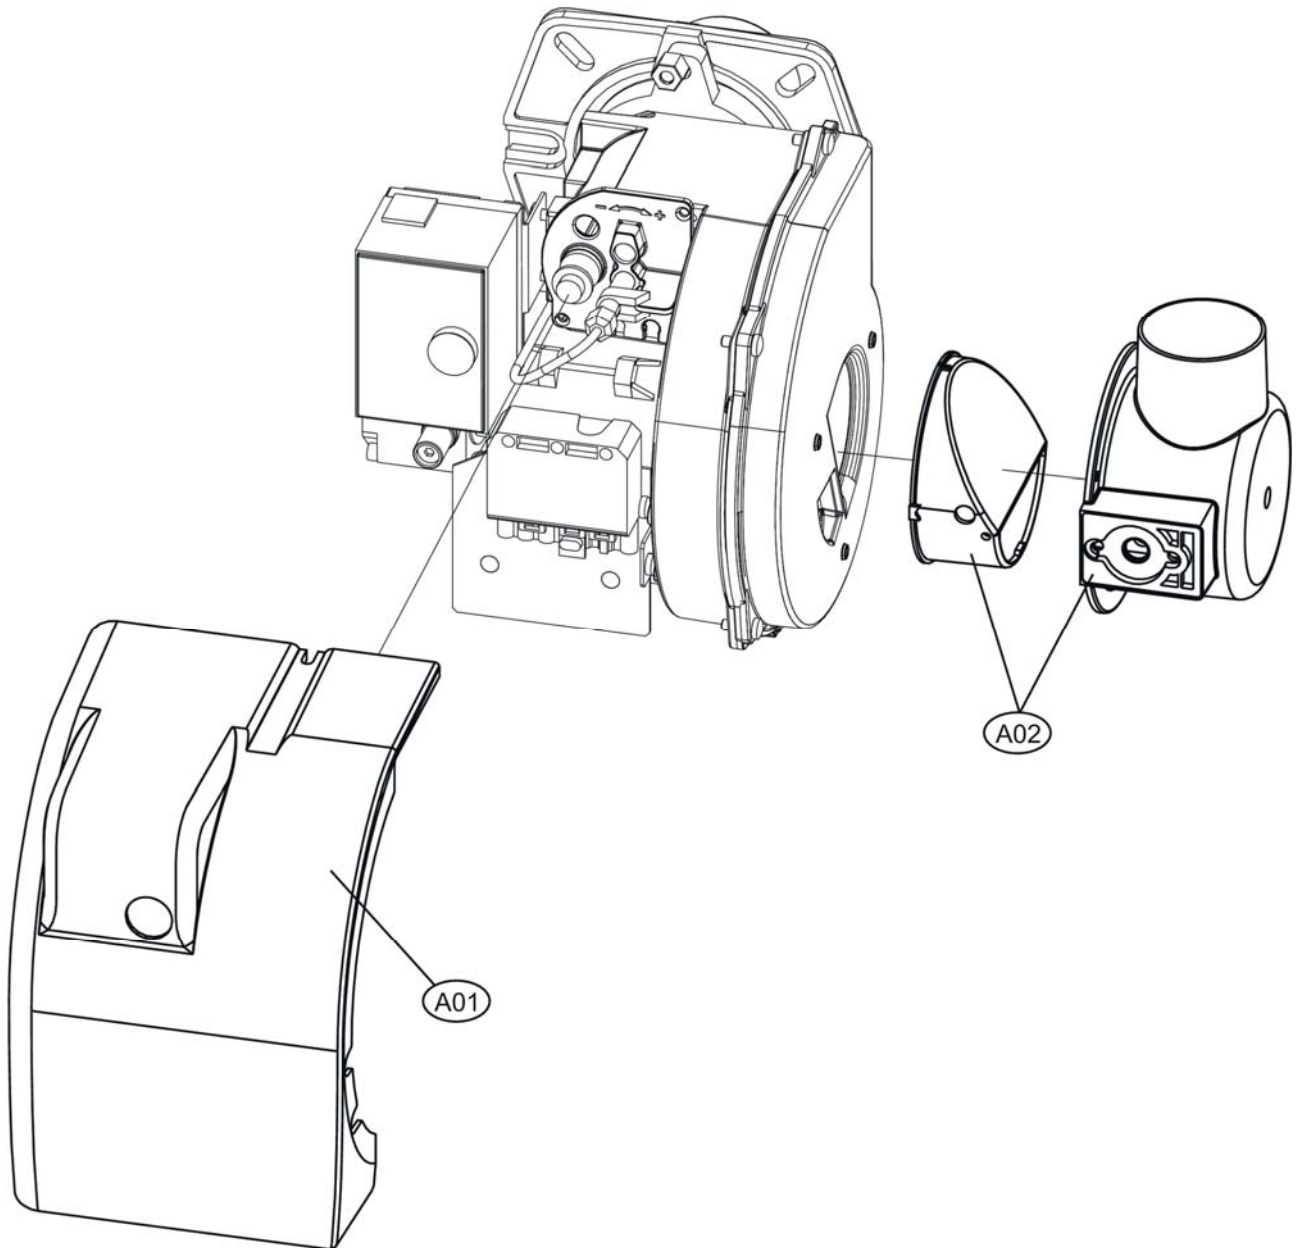

# COMPACT ECO 6

FIG.	CÓDIGO	DESCRIPCIÓN	UNIDADES
A01	Q3980Q340	CAPOT COMPACT	1
A02	Q3980N020	CARCASA ASPIRACION FOCUS	1
B01	Q3980N030	CENTRALITA SIEMENS LOA	1
B02	Q3980N040	BASE CENTRALITA SIEMENS	1
B03	Q3980N050	FILTRO ANTIPARASITARIO	1
B04	Q3980N060	CONECTOR H 7 POLOS	1
B05	Q3980N070	TRANSFORMADOR DANFOSS EBI4	1
B06	Q3980N080	BOMBA DANFOSS BFP	1
B07	Q3980N090	BOBINA ELECTROVALVULA DANFOSS	1
B08	Q3980N100	TUBO GASOLEO FOCUS	1
B09	Q3980N110	ACOPLAMIENTO MOTOR (5 UDS)	1
B10	Q3980N120	MOTOR SIMEL 100 W	1
B11	Q3980N130	CONDENSADOR 6.3 F	1
B12	Q3980N280	VENTILADOR D120 X 52	1
B13	Q3980N150	CLAPETA AIRE FOCUS	1
B14	Q3980N160	KIT REGULACION AIRE FOCUS	1
B15	Q3980N170	FOTOCELULA FOCUS	1
B16	Q3980N180	JUNTA BRIDA FOCUS	1
B17	Q3980N270	PORTABOQUILLA FOCUS	1
B18	Q3980N200	DEFLECTOR + ELECTRODO 4 RANURAS	1
B19	Q3980N210	ELECTRODO FOCUS	1
B20	Q3980N220	CABLE ELECTRODO ALTA FOCUS	1
B21	Q3980N230	CAÑON MEKU FOCUS	1
B22	Q3980N240	LATIQUILLO RECTO + MANGUITO	1
B23	Q3980N250	FILTRO GASOLEO 3/8	1
B24	Q3980N260	CONECTOR M 7 POLOS	1